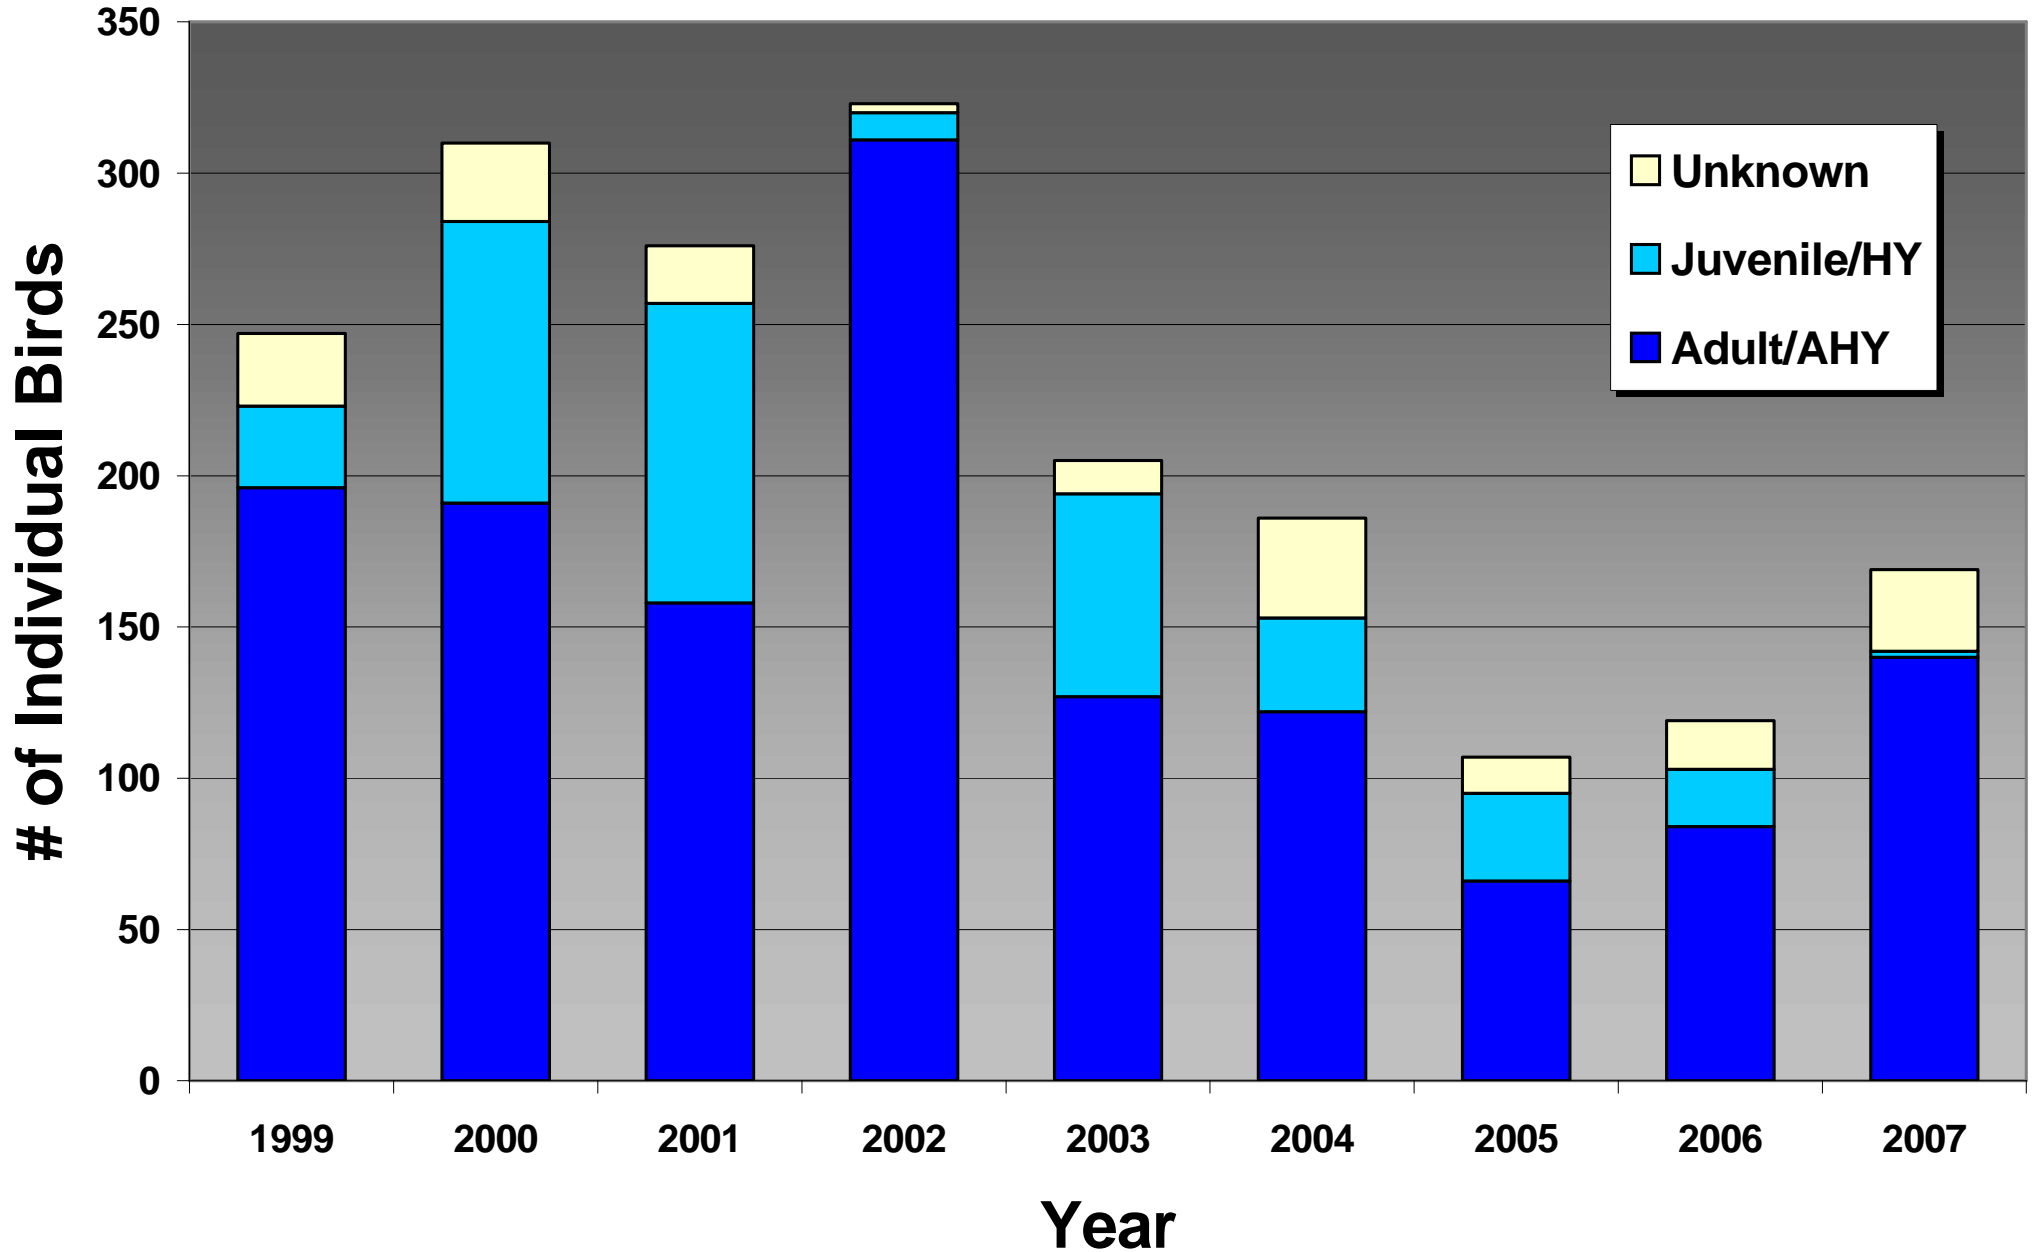

MAPS Age Structure Summary

Unknown = age not attempted or indeterminable

Juvenile/HY = a bird in the first calendar year of its life

Adult/AHY = a bird in at least the second calendar year of its life